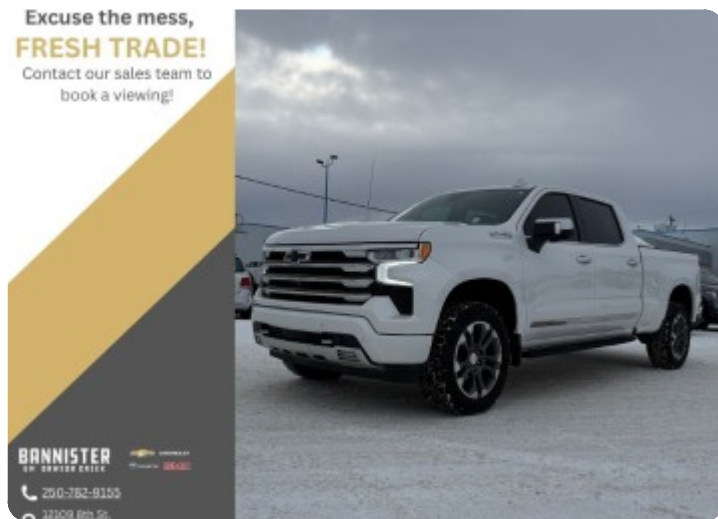

<https://www.bannistergmdc.com> | +1 250-782-9155

Bannister GM Dawson Creek
12109 8th St Dawson Creek, BC, V1G 5A5

\$ 56,388

Condition: Used

Stock #: 405502A

VIN: 1GCUDJET0NZ509488

Category: -

81,159km

3L 6Cyl

Diesel

Automatic

4x4

Ext: White
Int: Black

2022 Chevrolet Silverado 1500

This **2022 Chevrolet Silverado 1500 High Country** delivers premium truck capability with top-level comfort and technology. Equipped with **4-wheel drive** and a **powerful V8 engine**, it's built for confident performance whether you're towing, hauling, or commuting.

Inside, enjoy a **luxurious leather interior**, **heated and ventilated seats**, **Bose premium sound system**, and a **large touchscreen with Apple CarPlay and Android Auto**. Advanced safety features and a **Crew Cab with short box** make it practical, comfortable, and ready for work or weekend adventures.