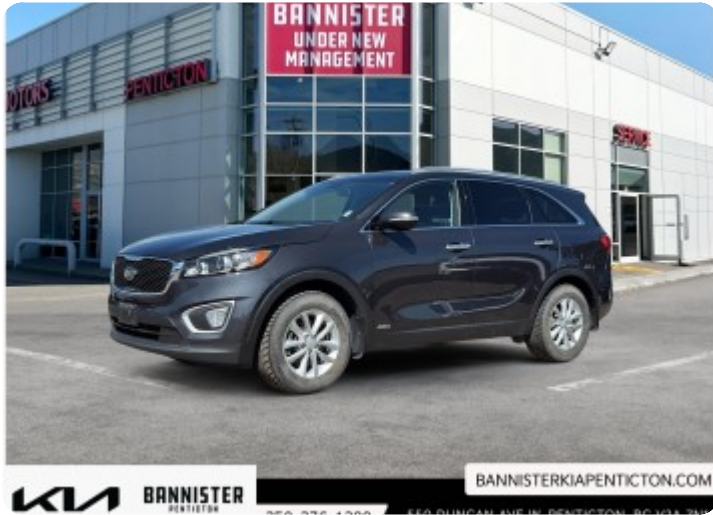

<https://www.bannisterkiapenticton.com> | +1 250-276-1200

Bannister Kia Penticton

550 Duncan Ave W Penticton, BC, V2A 7N1

\$ 12,995

Condition: Used

Stock #: 5926SE04B

VIN: 5XYPGDA39HG315007

Category: -

 143,416km

 2.4L 4Cyl

 Gasoline

 Automatic

 AWD

 Ext: Gray
Int: -

2017 Kia Sorento

The 2017 Kia Sorento AWD 4dr LX in a striking gray finish offers a confident all-wheel drive experience combined with a smooth automatic transmission to tackle any terrain with ease. Known for its agile handling, this SUV seamlessly blends practicality with style, making it a perfect choice for those who appreciate the finer details in driving.

The exterior exudes a robust yet refined presence, complemented by stylish alloy wheels that enhance its road appeal. Inside, the Kia Sorento pampers its occupants with heated seats and mirrors, providing comfort and convenience, especially during cold Canadian winters. With ample cabin space, adjustable seating, and premium materials, every passenger can enjoy a plush ride.

Ideal for families and adventure seekers alike, the 2017 Kia Sorento AWD 4dr LX promises to elevate your driving experience.

Purchase any used vehicle at Bannister Kia Penticton with complete peace of mind, all our used vehicles come with the "BKP Guarantee" which includes, one-year complimentary maintenance and our vehicle exchange policy within 10 days of purchase! We offer tailored financing and accept all local or out of town trades. For additional vehicle information or to schedule your appointment, call us today!