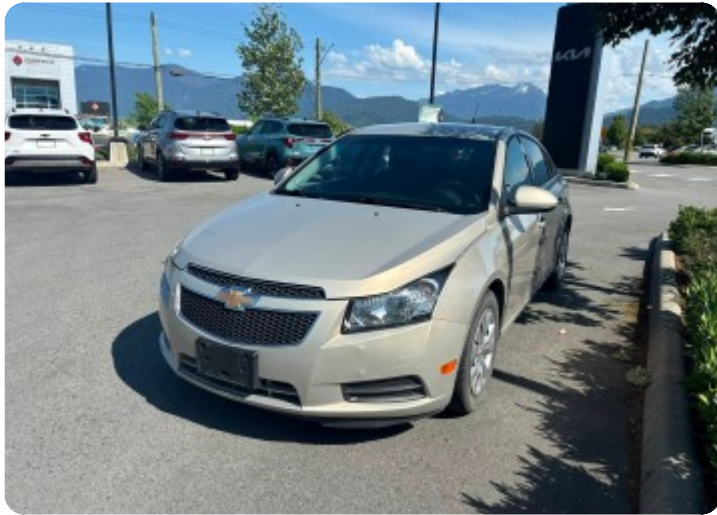

<https://www.bannisterkia.com> | +1 604-392-4542

Bannister Kia Chilliwack
8319 Young Rd Chilliwack, BC, V2P 4N9

\$ 7,990

Condition: Used

Stock #: K63-8586C

VIN: 1G1PF5SC9C7128145

Category: -

 171,095km

 1.4L 4Cyl

 Gasoline

 -

 FWD

 Ext: -
Int: -

2012 Chevrolet Cruze

Looking for an affordable, fuel-efficient sedan with a proven ownership history? This 2012 Chevrolet Cruze LT Turbo is an excellent choice for commuters, first-time buyers, and anyone seeking dependable transportation at a great value. Finished with practical styling and backed by a one-owner history, this Cruze has accumulated 171,095 kms and continues to offer the comfort, efficiency, and everyday usability that made it one of Canada's most popular compact cars.

Under the hood, you'll find a fuel-conscious 1.4L ECOTEC turbocharged 4-cylinder engine paired with a smooth 6-speed automatic transmission, delivering a comfortable and efficient driving experience. Inside, the cabin is designed with practicality in mind, featuring supportive cloth seating, a versatile 60/40 split-folding rear seat, power windows, power-adjustable mirrors, and a tilt-and-telescoping steering wheel for added driver comfort. Bluetooth connectivity, satellite radio capability, a CD/MP3 audio system, and steering wheel-mounted audio controls help keep you connected and entertained on every drive.

Convenience features such as keyless entry and cruise control make daily commuting easier, while Chevrolet's solid engineering contributes to long-term ownership value. The Cruze's compact size also makes it easy to maneuver and park in busy urban environments.